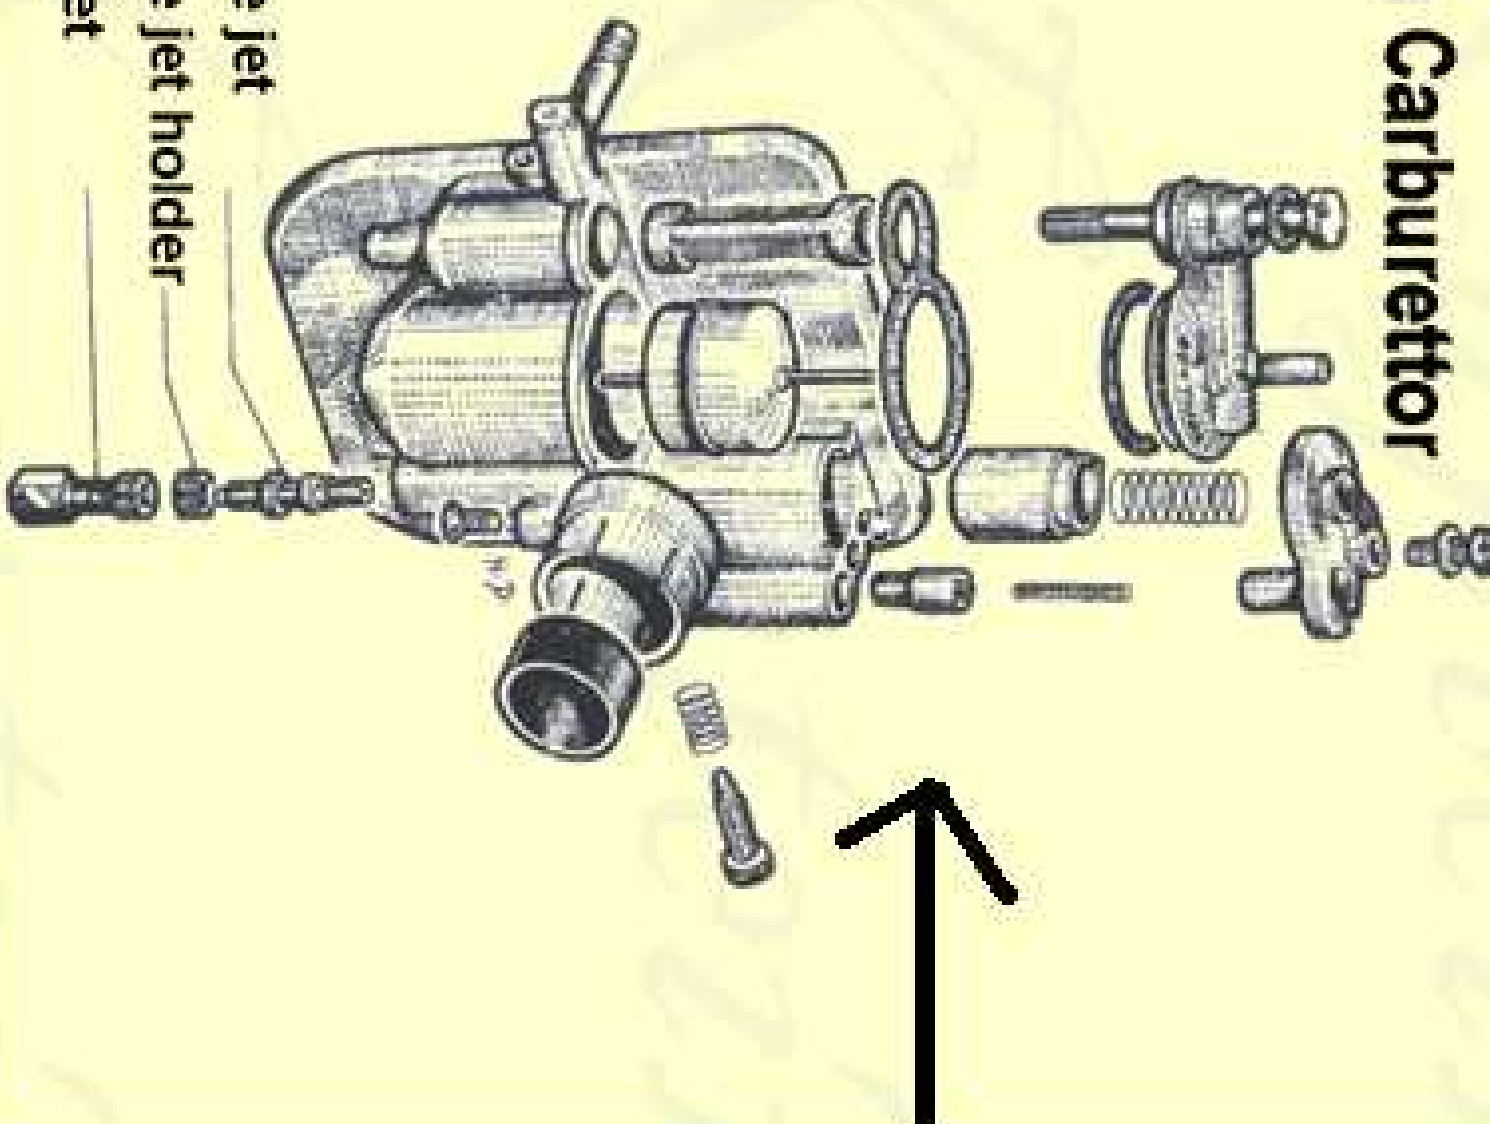

12 mm Carburettor

Needle jet
Needle jet holder
Main jet